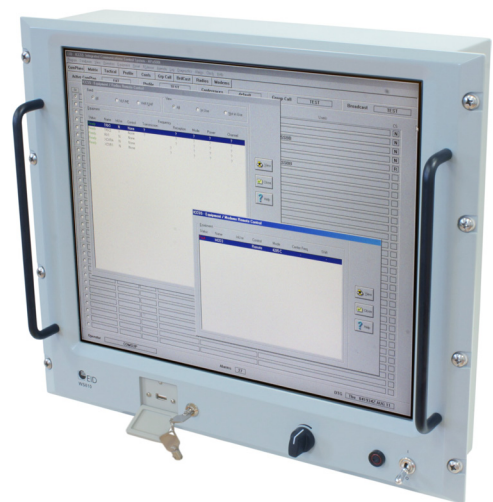

WS810

workstation

The workstation **WS810** is a rugged computer suitable for shipboard installation. Basically, the unit is composed of a processing unit and a 19" high-resolution 1280x1024 flat-panel colour LCD display.

With a compact design, the installation of the **WS810** is extremely simple, either from the mechanical or electrical standpoint.

The flat panel luminance control, power switch, protection fuse and a lockable USB port are conveniently located on the front panel.

The power, keyboard, mouse and two Ethernet connectors are located on the rear panel.

The **WS810** display provides optimum visibility and comfortable operation, as well as its inherent reliability, low susceptibility to magnetic fields and economy of installation space.

Figure – WS810

The specifications of the **WS810** are the following:

Power supply	115/230Vac, 50/60Hz
Power consumption	100 VA
CPU	Intel Atom
Memory	2 Gbytes
Operating system	Windows™ XP Embedded
Monitor	19" colour LCD
Resolution	1280x1024
Solid-state disk	2.5", withstanding shocks up to 1500 g
Mass memory port	USB
Temperature range	0 – 50°C
Vibration	MIL-STD-167
Weight	10.5 kg approx.
Dimensions	483 (W) x 399 (H) x 170 (D) mm w/o connectors